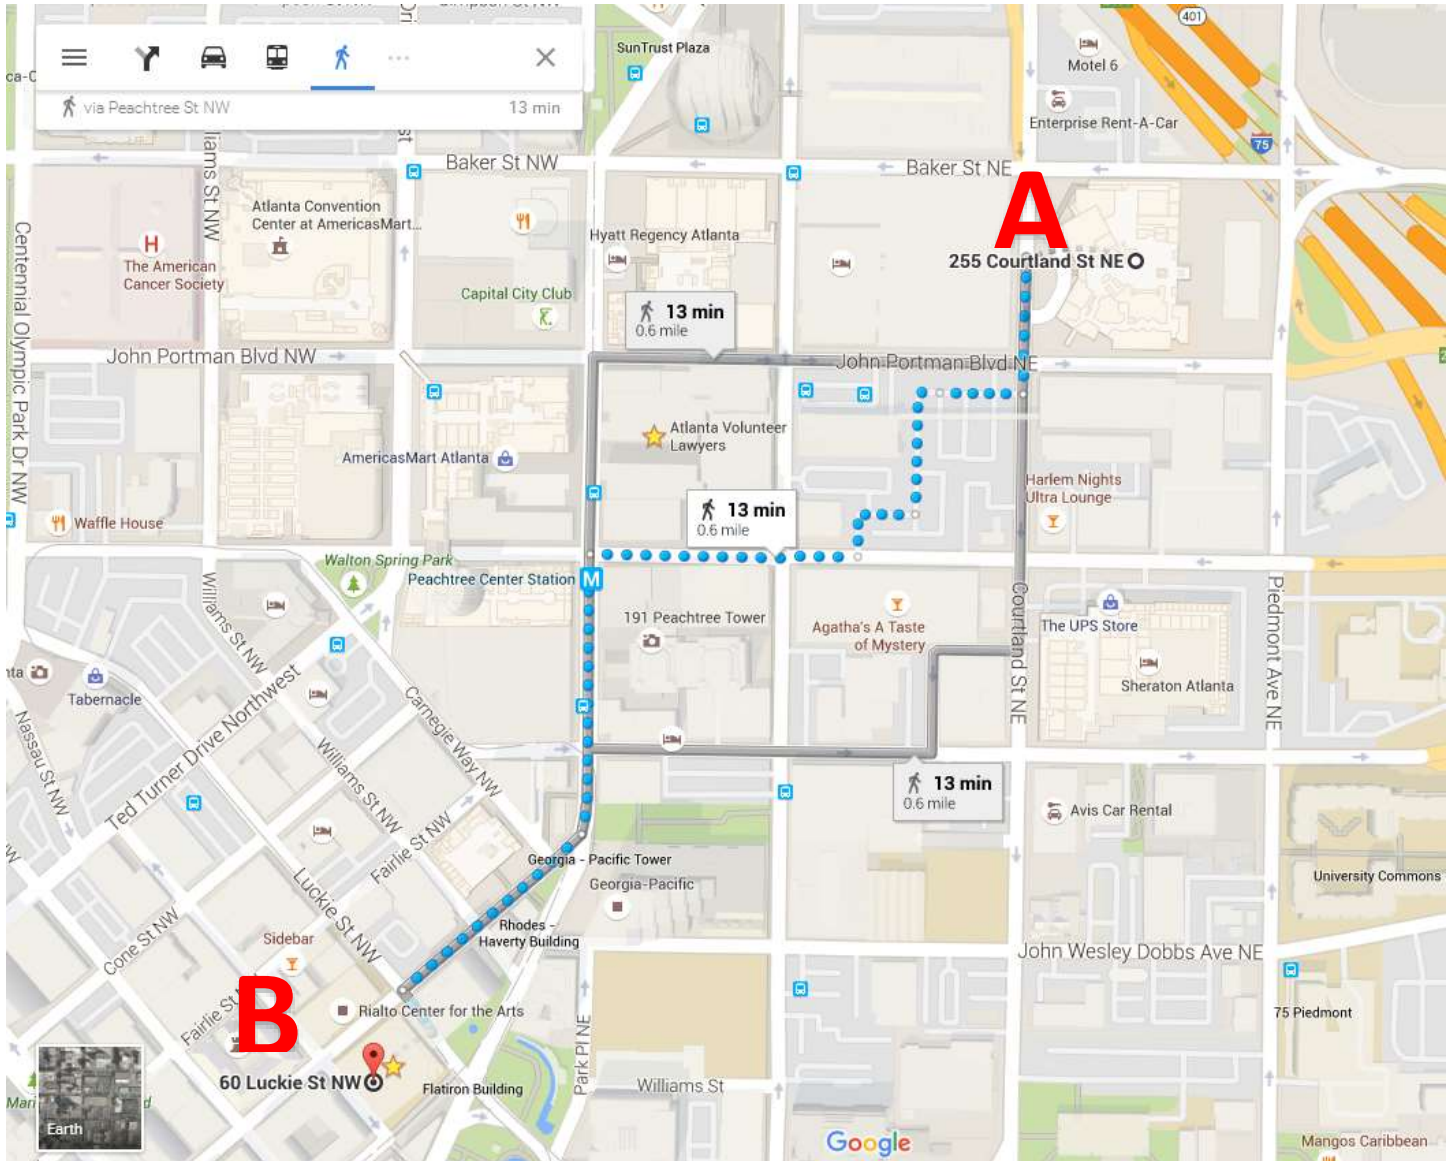

Map from Hotel (A) to Main Conference Building (B):

Point A: Hilton Atlanta (255 Courtland Street NE Atlanta, Georgia 30303)

Point B: Aderhold Learning Center (60 Luckie St Atlanta, Georgia 30303)